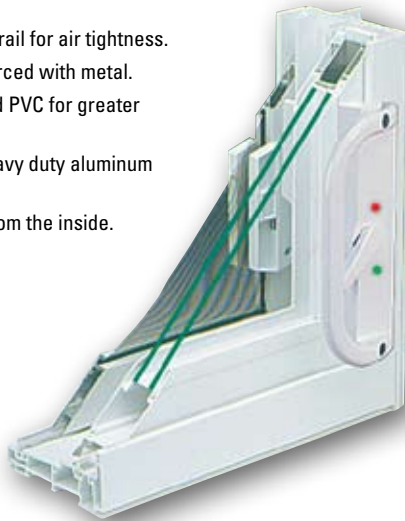

STANDARD FEATURES

- ▶ The Diva patio door has a 4 5/8" all PVC frame with integral nailing fin.
- ▶ The Diva patio door is offered standard with multipoint lock for added security.
- ▶ Sloped sill for optimal water drainage.
- ▶ The Diva patio door is suitable for new construction or remodeling.
- ▶ All sashes are fusion welded for more strength.
- ▶ Fully reversible - can be assembled to slide left or right.
- ▶ The opening sash integrates double tandem adjustable rollers for smooth and easy operation on anodized aluminum tracks.
- ▶ Full perimeter weatherstrip forms a positive seal between frame and panels.
- ▶ Multichamber insulating PVC profiles to provide maximum comfort.
- ▶ Strong interlocking meeting rail for air tightness.
- ▶ The vertical stiles are reinforced with metal.
- ▶ The sill is made of reinforced PVC for greater resistance.
- ▶ The Diva patio door uses heavy duty aluminum extrusions for screen.
- ▶ The screen can be locked from the inside.
- ▶ With or without nailing fin.