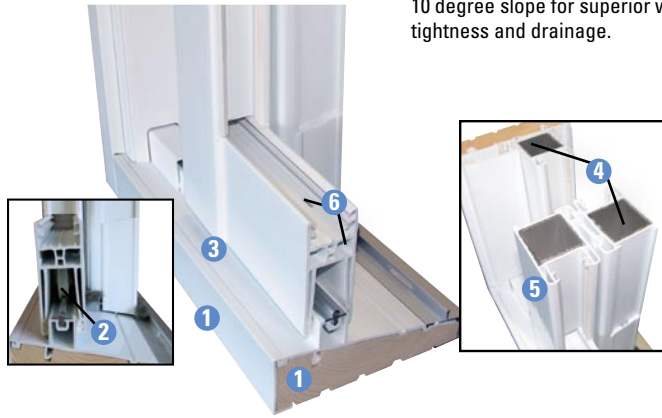

### STANDARD FEATURES

- ▶ 5 5/8" or 7 3/8" Vinyl and Wood frame for optimum strength. **1**
- ▶ Self-lubricating nylon tandem panel rollers provide smooth gliding action. **2**
- ▶ All exposed aluminum is anodized to prevent corrosion. **3**
- ▶ Plain stiles and interlocks are steel reinforced. Lock stiles are aluminum reinforced. **4**
- ▶ Sash panels are co-extruded with dual durometer flex PVC which surrounds the entire 1" thick I.G. unit for optimum seal and added strength and are field reversible. **5**
- ▶ Specially designed drainage system to prevent water from being trapped under I.G. unit. **6**
- ▶ Exclusive nylon screen roller system with an independent suspension at all four corners is designed with a side adjustment screw for easy leveling. Each individual wheel is precision-machined using a highly tensile strength plastic material called, Delrin® (Delrin is registered trademark of Dupont).
- ▶ Heavy-duty extruded aluminum screen frame with nylon mesh, is designed for easy removal.
- ▶ High performance sill design has a 10 degree slope for superior water tightness and drainage.